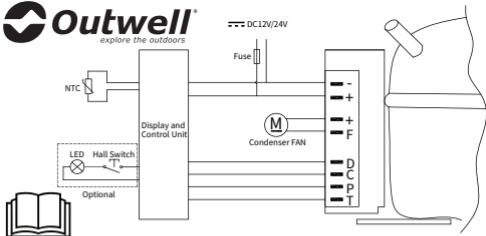

**outwell**  
explore the outdoors

Model	Arctic Chill 40 590225 / CL40
Climatic Category	T, ST, N
Rated Voltage AC(Adaptor)	100V - 240V  50-60Hz
Rated Voltage DC	12V/24V 
Rated Current for AC(Adaptor)	1.2A - 0.5A
Rated Current for DC	5.0A(12V) / 2.5A(24V)
Protective Classification of Electric Shock Resistance	
Refrigerant	R1234YF(40g)
Foam Vesicant	C <sub>5</sub> H <sub>10</sub>
Inside volume	37.1L