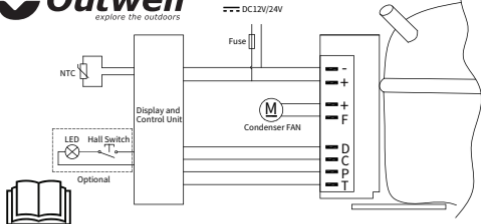

outwell
explore the outdoors

Model	Arctic Chill 50 590235 / CL50
Climatic Category	T, ST, N
Rated Voltage DC	12V/24V
Rated Current for DC	5.0A(12V) / 2.5A(24V)
Protective Classification of Electric Shock Resistance	
Refrigerant	R1234YF(40g)
Foam Vesicant	C ₅ H ₁₀
Inside volume	45.3L